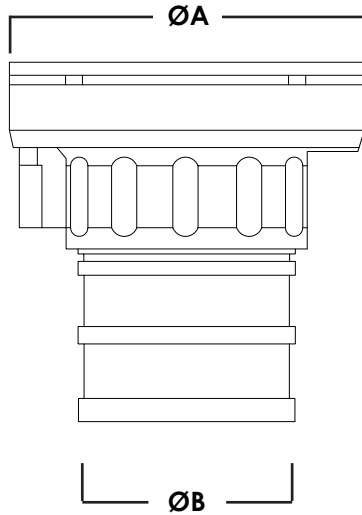

SWEDEN SMS Delivery Hose Coupling

| DESCRIPTION | ØA | ØB HOSE | MATERIAL | IMPA | PART NO |
|--------------------------|----|-----------|----------|--------|--------------|
| 2.5" Sweden SMS Coupling | | 2.5" Hose | BRASS | 333530 | CPL-K-SW2525 |

SWEDEN SMS Blank Cap & Chain

| DESCRIPTION | ØA | IMPA | PART NO |
|-----------------|-----------|--------|--------------|
| 2.5" Sweden Cap | 2.5" Hose | 333537 | CPL-K-SW2525 |