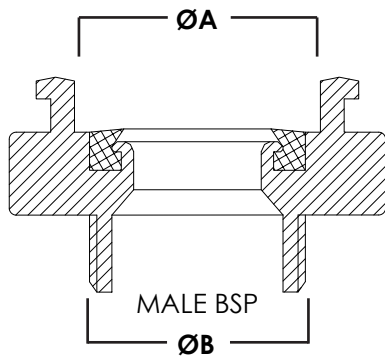

Storz Coupling Adapter (MALE)

DESCRIPTION	$\varnothing A$	$\varnothing B$	MATERIAL	PART NO
1.5" STORZ GER Male Adapter	L0	1.5" BSP Male	BRASS	
1.5" STORZ KD CN Male Adapter	L1	1.5" BSP Male	BRASS	ADA-G-GB15-01
2.0" STORZ GER/CN Male Adapter	L2	2.0" BSP Male	BRASS	ADA-G-GBGE20-01
2.5" STORZ GER Male Adapter	L3	2.5" BSP Male	BRASS	ADA-G-GE25-01
2.5" STORZ KD CN Male Adapter	L4	2.5" BSP Male	BRASS	ADA-G-GB25-01
3.0" STORZ GER Male Adapter	L5	3.0" BSP Male	BRASS	ADA-G-GBGE30-01

Storz Coupling Adapter (FEMALE)

DESCRIPTION	$\varnothing A$	$\varnothing B$	MATERIAL	PART NO
1.5" STORZ GER Female Adapter	L0	1.5" BSP Female	BRASS	ADA-G-GE15-02
1.5" STORZ KD CN Female Adapter	L1	1.5" BSP Female	BRASS	ADA-G-GB15-02
2.0" STORZ GER/CN Female Adapter	L2	2.0" BSP Female	BRASS	ADA-G-GBGE20-01
2.5" STORZ GER Female Adapter	L3	2.5" BSP Female	BRASS	ADA-G-GE25-03
2.5" STORZ KD CN Female Adapter	L4	2.5" BSP Female	BRASS	
3.0" STORZ GER Female Adapter	L5	3.0" BSP Female	BRASS	