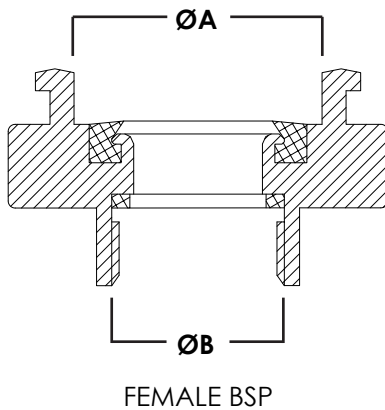

Storz Coupling Adapter (MALE)

DESCRIPTION	$\varnothing A$	$\varnothing B$	MATERIAL	PART NO
1.5" STORZ GER Male Adapter	L0	1.5" BSP Male	BRASS	
1.5" STORZ KD CN Male Adapter	L1	1.5" BSP Male	BRASS	ADA-G-GB15-01
2.0" STORZ GER/CN Male Adapter	L2	2.0" BSP Male	BRASS	ADA-G-GBGE20-01
2.5" STORZ GER Male Adapter	L3	2.5" BSP Male	BRASS	ADA-G-GE25-01
2.5" STORZ KD CN Male Adapter	L4	2.5" BSP Male	BRASS	ADA-G-GB25-01
3.0" STORZ GER Male Adapter	L5	3.0" BSP Male	BRASS	ADA-G-GBGE30-01

Storz Coupling Adapter (FEMALE)

DESCRIPTION	$\varnothing A$	$\varnothing B$	MATERIAL	PART NO
1.5" STORZ GER Female Adapter	L0	1.5" BSP Female	BRASS	ADA-G-GE15-02
1.5" STORZ KD CN Female Adapter	L1	1.5" BSP Female	BRASS	ADA-G-GB15-02
2.0" STORZ GER/CN Female Adapter	L2	2.0" BSP Female	BRASS	ADA-G-GBGE20-01
2.5" STORZ GER Female Adapter	L3	2.5" BSP Female	BRASS	ADA-G-GE25-03
2.5" STORZ KD CN Female Adapter	L4	2.5" BSP Female	BRASS	
3.0" STORZ GER Female Adapter	L5	3.0" BSP Female	BRASS	