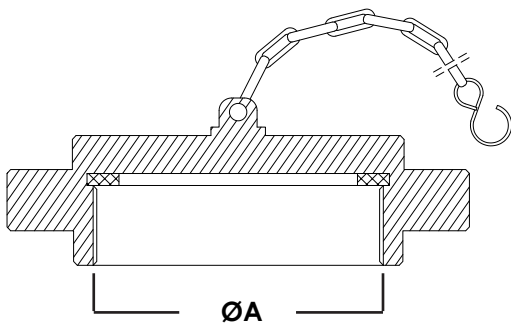

NST Coupling (Pin Type)

DESCRIPTION	ØA	ØB HOSE	MATERIAL	IMPA	PART NO
1.5" NST Pin Coupling		1.5" Hose	BRASS	330865	CPL-G-NS1515
2.5" NST Pin Coupling		2.5" Hose	BRASS	330866	CPL-G-NS2525
2.5" to 1.5" NST Pin Coupling		1.5" Hose	BRASS	330893	

NST Blank Cap & Chain (Pin Type)

DESCRIPTION	ØA	PART NO
1.5" NST PIN CAP	1.5" Connection	HYCAP-G-NS15
2.5" NST PIN CAP	2.5" Connection	HYCAP-G-NS25

Due to constant improvements, product dimensions may differ slightly.