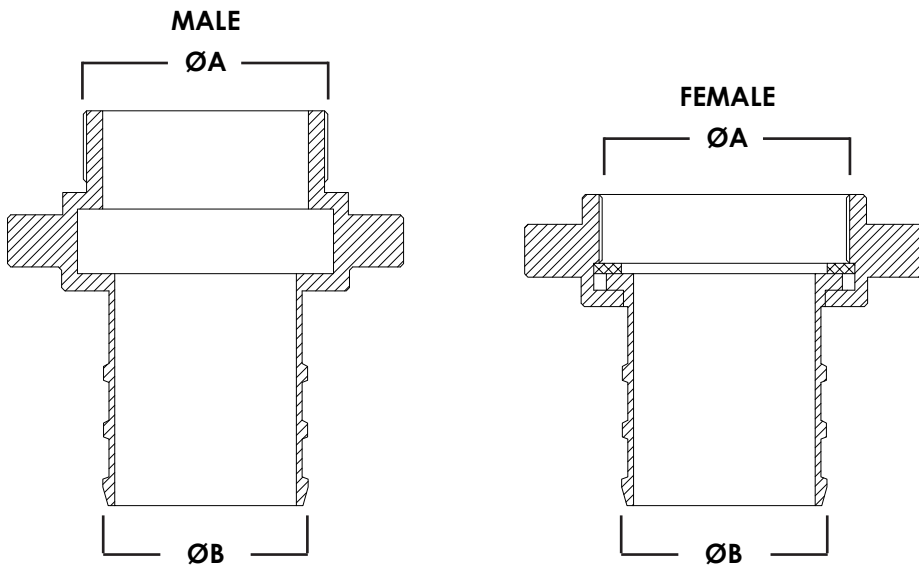

NST Coupling (Pin Type)

DESCRIPTION	ØA	ØB HOSE	MATERIAL	IMPA	PART NO
1.5" NST Pin Coupling		1.5" Hose	BRASS	330865	CPL-G-NS1515
2.5" NST Pin Coupling		2.5" Hose	BRASS	330866	CPL-G-NS2525
2.5" to 1.5" NST Pin Coupling		1.5" Hose	BRASS	330893	

NST Blank Cap & Chain (Pin Type)

DESCRIPTION	ØA	PART NO
1.5" NST PIN CAP	1.5" Connection	HYCAP-G-NS15
2.5" NST PIN CAP	2.5" Connection	HYCAP-G-NS25

Due to constant improvements, product dimensions may differ slightly.