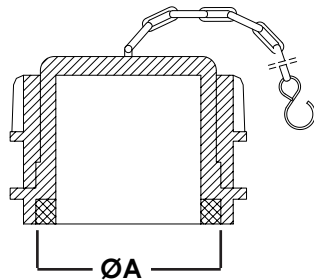

Guillemin Delivery Hose Coupling

DESCRIPTION	ØA	ØB HOSE	MATERIAL	IMPA	PART NO
1.75" Guillemin Coupling		1.75" Hose	BRASS		CPL-K-FR1717
2.75" Guillemin Coupling		2.75" Hose	BRASS		CPL-K-FR2727
1.75" Guillemin Coupling		1.5" Hose	BRASS	330873	CPL-K-FR1715
2.75" Guillemin Coupling		2.5" Hose	BRASS	330874	CPL-K-FR2725

Guillemin Blank Cap & Chain

DESCRIPTION	ØA	PART NO
1.75" Guillemin Cap	1.75"	HYCAP-G-FR17
2.75" Guillemin Cap	2.75"	HYCAP-G-FR27

Due to constant improvements, product dimensions may differ slightly.

FIRE ARMOUR