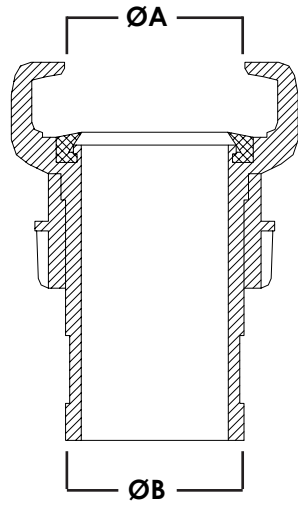

Guillemin Delivery Hose Coupling

DESCRIPTION	ØA	ØB HOSE	MATERIAL	IMPA	PART NO
1.75" Guillemin Coupling		1.75" Hose	BRASS		CPL-K-FR1717
2.75" Guillemin Coupling		2.75" Hose	BRASS		CPL-K-FR2727
1.75" Guillemin Coupling		1.5" Hose	BRASS	330873	CPL-K-FR1715
2.75" Guillemin Coupling		2.5" Hose	BRASS	330874	CPL-K-FR2725

Guillemin Blank Cap & Chain

DESCRIPTION	ØA	PART NO
1.75" Guillemin Cap	1.75"	HYCAP-G-FR17
2.75" Guillemin Cap	2.75"	HYCAP-G-FR27

Due to constant improvements, product dimensions may differ slightly.

FIRE ARMOUR