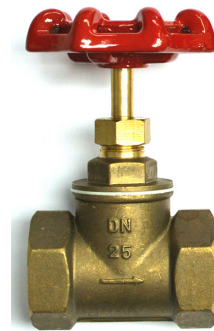

## Hose Reel Hose

TYPE		1" X 30M HOSE
Hose Diameter		25MM
Hose Length		30M
Approval		EN 694
Color		Red
PART NO		HRA-CS-HSE

### Information

Spare fire hose reel hose

## Hose Reel Stop Cock

DESCRIPTION	PART NO
Hose Reel Stop Cock	HRA-NB-VLV-25

### Information

On / Off stop cock for hose reels.