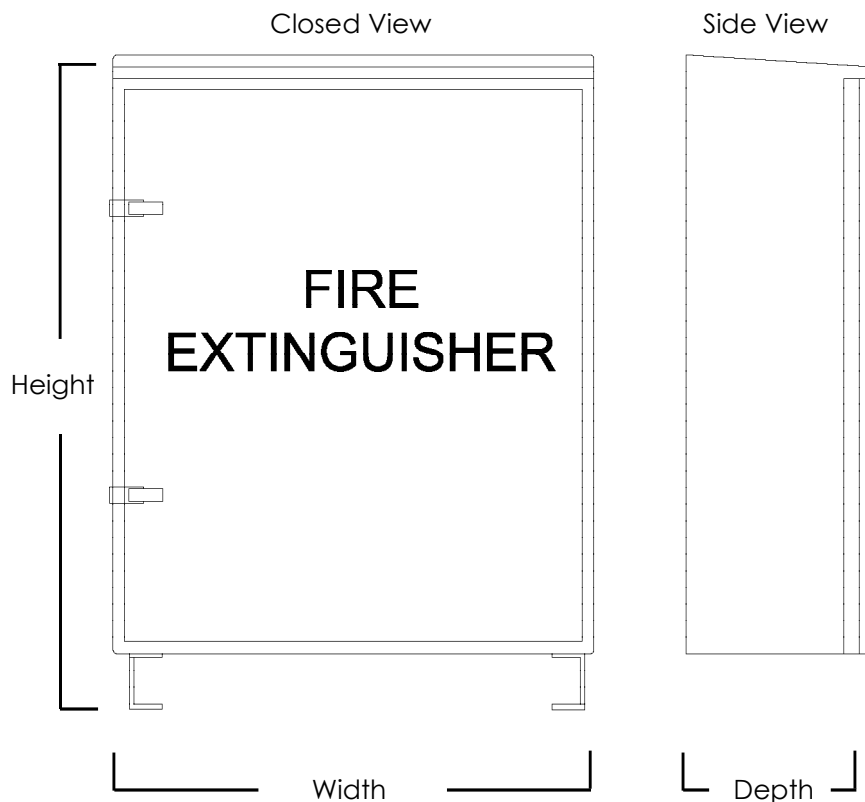

Fibreglass Cabinet

Fibreglass Fire Extg Cabinet C/W Legs

Information

Tough, durable & highly resistant to weather elements.

Construct

- Fire extinguisher cabinet made of tough fibreglass

Functions

- Weather Resistant
- Rust Resistant
- Stainless Steel Latch
- Stand alone unit with legs

MODEL	HEIGHT	WIDTH	DEPTH	PART NO
DUAL	1050	815	360	BX-JS-FG-DEXT

Due to constant improvements, product dimensions may differ slightly.

FIRE ARMOUR

14 Fan Yoong Rd, Singapore 629791 T 62666788 F 62663788
Email: firearmour@firearmour.com.sg