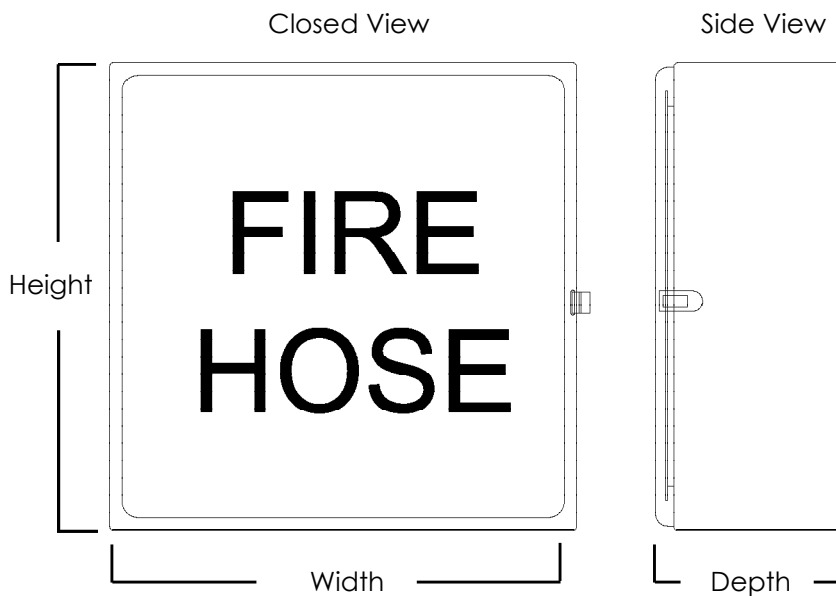

Fibreglass Cabinet

Fibreglass Fire Hose Cabinet

Information

Tough, durable & highly resistant to weather elements.

Construct

- Fire hose cabinet made of tough fibreglass
- Different sizes available for different sizes of hoses

Functions

- Weather Resistant
- Rust Resistant
- Stainless Steel Latch
- Wall Mounted

MODEL	HEIGHT	WIDTH	DEPTH	IMPA	PART NO
SMALL	425	425	215		BX-JS-FG-HL
MEDIUM	575	575	215	330751	BX-JS-FG-HM
LARGE	710	710	240		BX-JS-FG-HS

Due to constant improvements, product dimensions may differ slightly.

FIRE ARMOUR

14 Fan Yoong Rd, Singapore 629791 T 62666788 F 62663788
Email: firearmour@firearmour.com.sg