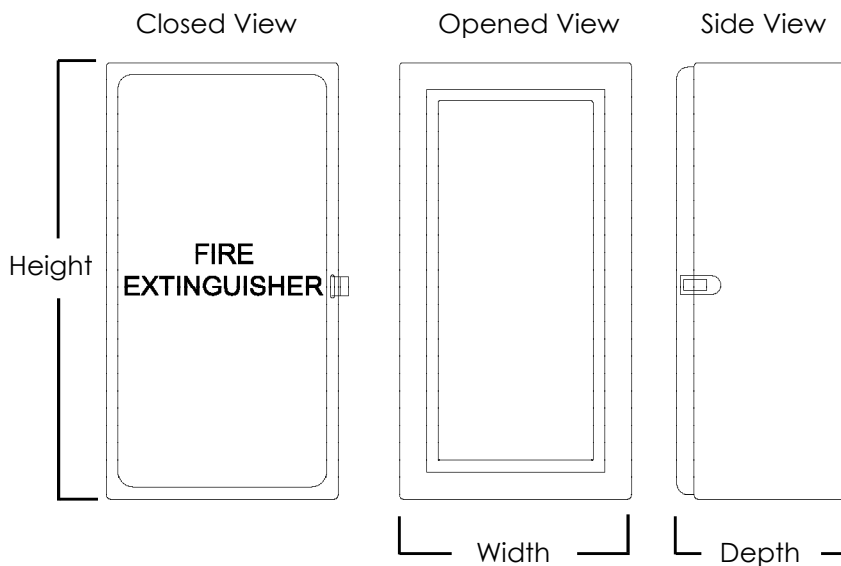

Fibreglass Cabinet

Fibreglass Fire Extinguisher Cabinet

Information

Tough, durable & highly resistant to weather elements.

Construct

- Fire extinguisher cabinet made of tough fibreglass
- Different sizes available for different types of extinguishers

Functions

- Weather Resistant
- Rust Resistant
- Stainless Steel Latch
- Wall Mounted

MODEL	HEIGHT	WIDTH	DEPTH	PART NO
P6	650	300	230	BX-JS-FG-P45
P9	750	300	230	BX-JS-FG-P9
C5	860	355	300	BX-JS-FG-C5

Due to constant improvements, product dimensions may differ slightly.